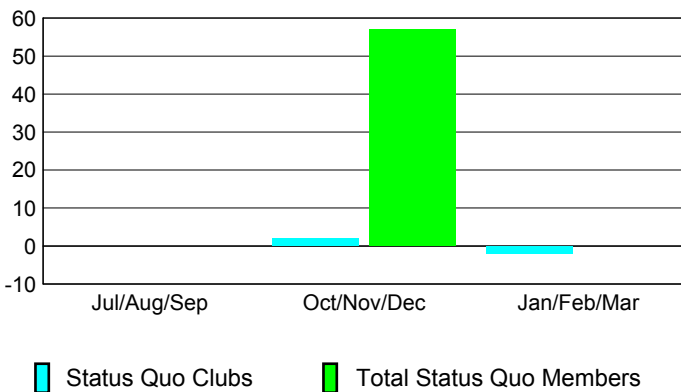

### Clubs 2007-2008

Month	New Club Goal	Actual New Clubs	Actual Dropped Clubs	Gain/Loss of Clubs	Gain/Loss of Clubs
Jul/Aug/Sep	0	0	0	0	0
Oct/Nov/Dec	1	1	0	1	1
Jan/Feb/Mar	0	-1	0	-1	0
<b>Totals</b>	<b>1</b>	<b>0</b>	<b>0</b>	<b>0</b>	<b>1</b>

### Club Results 2008-2009

Goal, New, Dropped, Gain/Loss

### Comparison of Club Gain/Loss

Current Year Compared to the Previous Year

### YTD Status Quo Clubs 2008-2009

Status Quo Clubs Compared to Status Quo Members