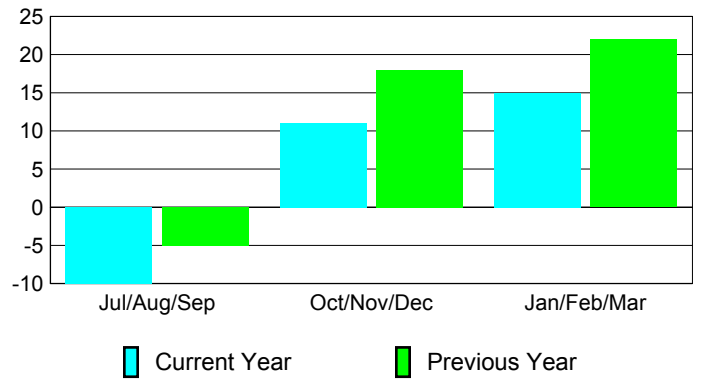

Comparison of Membership Gain/Loss

Current Year Compared to the Previous Year