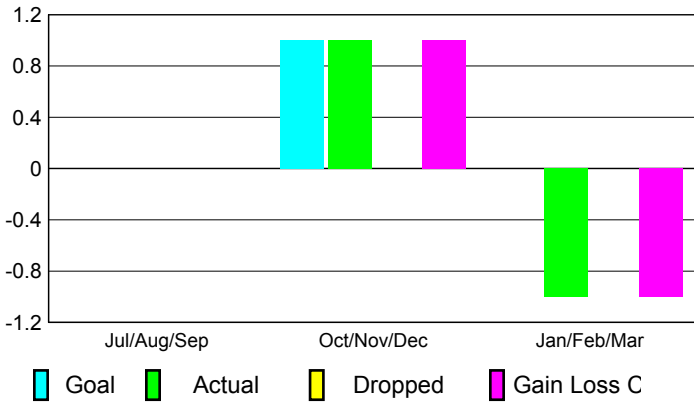

2008-2009 GMT Quarterly Report for District (or Undistricted) **District 1081B1**

GMT: **FEDERICO STEINHAUS**

Location: **ITALY**

GMT CA: **4**

CLUBS

Club Results 2008-2009

Clubs 2007-2008

Month	New Club Goal	Actual New Clubs	Actual Dropped Clubs	Gain/Loss of Clubs	Gain/Loss of Clubs
Jul/Aug/Sep	0	0	0	0	0
Oct/Nov/Dec	1	1	0	1	1
Jan/Feb/Mar	0	-1	0	-1	0
Totals	1	0	0	0	1

Club Results 2008-2009

Goal, New, Dropped, Gain/Loss