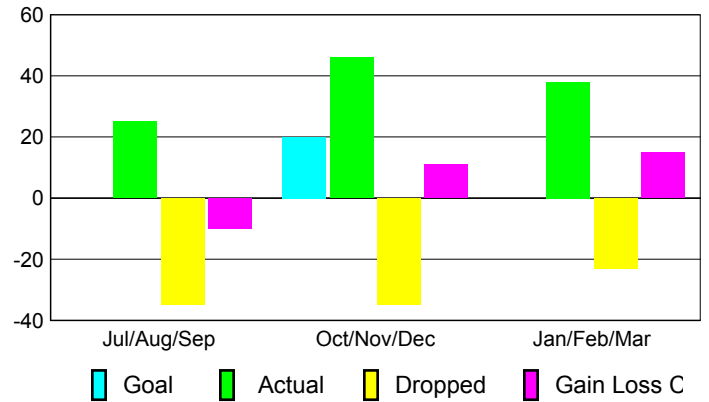

Membership Results 2008-2009

Goal, New, Dropped, Gain/Loss