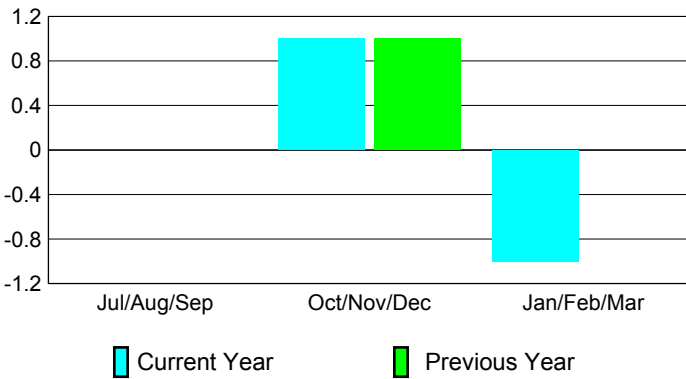

Comparison of Club Gain/Loss

Current Year Compared to the Previous Year